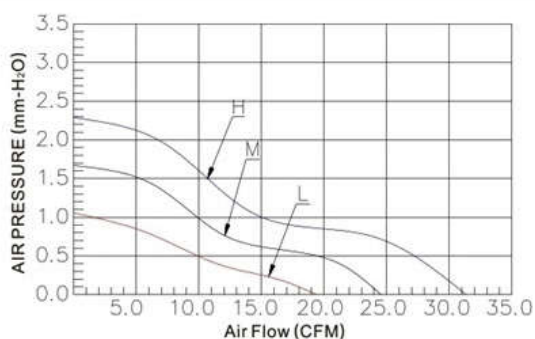

RxSOLUTIONS TECHNOLOGY Co Ltd

DC AXIAL FAN 80X15MM

SIZE:
80x80x15mm
CONSTRUCTION:
Glass fiber reinforcing thermoplastic
Impeller and housing UL94V-0
OPERATING TEMPERATURE:
Sleeve bearing -10C to +70C
INSULATION RESISTANCE:
>10 megohm at 500VDC
(frame-terminal/wires)
DIELECTRIC STRENGTH:
500V/60HZ, 5mA, 1 minute
(frame-terminal/wires)

DC AXIAL FAN TYPE AV-F8015

MODEL	BEARING TYPE	RATED VOLTAGE (DC)	OPERATING VOLTAGE (DC)	CURRENT (A)	SPEED (RPM)	AIR FLOW (CFM)	STATIC PRESSURE (mmH2O)	NOISE LEVEL (dBA)	WEIGHT (g)
AV-F8015HS05	SLEEVE	5	4.5-5.5	0.35	3000	30.16	2.38	34.57	46.5
AV-F8015MS05	SLEEVE	5	4.5-5.5	0.28	2500	24.89	1.69	29.8	46.5
AV-F8015LS05	SLEEVE	5	4.5-5.5	0.2	2000	18.99	1.03	24.15	46.5
AV-F8015HB05	BALL	5	4.5-5.5	0.35	3000	30.16	2.38	34.57	46.5
AV-F8015MB05	BALL	5	4.5-5.5	0.28	2500	24.89	1.69	29.8	46.5
AV-F8015LB05	BALL	5	4.5-5.5	0.2	2000	18.99	1.03	24.15	46.5
AV-F8015HS	SLEEVE	12	10.8-13.2	0.2	3000	30.16	2.38	34.57	46.5
AV-F8015MS	SLEEVE	12	10.8-13.2	0.15	2500	24.89	1.69	29.8	46.5
AV-F8015LS	SLEEVE	12	10.8-13.2	0.1	2000	18.99	1.03	24.15	46.5
AV-F8015HB	BALL	12	10.8-13.2	0.2	3000	30.16	2.38	34.57	46.5
AV-F8015MB	BALL	12	10.8-13.2	0.15	2500	24.89	1.69	29.8	46.5
AV-F8015LB	BALL	12	10.8-13.2	0.1	2000	18.99	1.03	24.15	46.5

Units: mm