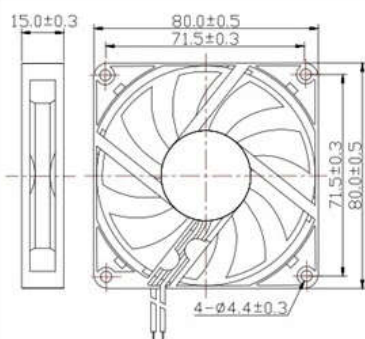

## DC AXIAL FAN 80X15MM

**SIZE:**  
 80x80x15mm  
**CONSTRUCTION:**  
 Glass fiber reinforcing thermoplastic  
 Impeller and housing UL94V-0  
**OPERATING TEMPERATURE:**  
 Sleeve bearing -10C to +70C  
**INSULATION RESISTANCE:**  
 >10 megohm at 500VDC  
 (frame-terminal/wires)  
**DIELECTRIC STRENGTH:**  
 500V/60HZ, 5mA, 1 minute  
 (frame-terminal/wires)

### DC AXIAL FAN TYPE AV-F8015

MODEL	BEARING TYPE	RATED VOLTAGE (DC)	OPERATING VOLTAGE (DC)	CURRENT (A)	SPEED (RPM)	AIR FLOW (CFM)	STATIC PRESSURE (mmH2O)	NOISE LEVEL (dBA)	WEIGHT (g)
AV-F8015HS05	SLEEVE	5	4.5-5.5	0.35	3000	30.16	2.38	34.57	46.5
AV-F8015MS05	SLEEVE	5	4.5-5.5	0.28	2500	24.89	1.69	29.8	46.5
AV-F8015LS05	SLEEVE	5	4.5-5.5	0.2	2000	18.99	1.03	24.15	46.5
AV-F8015HB05	BALL	5	4.5-5.5	0.35	3000	30.16	2.38	34.57	46.5
AV-F8015MB05	BALL	5	4.5-5.5	0.28	2500	24.89	1.69	29.8	46.5
AV-F8015LB05	BALL	5	4.5-5.5	0.2	2000	18.99	1.03	24.15	46.5
AV-F8015HS	SLEEVE	12	10.8-13.2	0.2	3000	30.16	2.38	34.57	46.5
AV-F8015MS	SLEEVE	12	10.8-13.2	0.15	2500	24.89	1.69	29.8	46.5
AV-F8015LS	SLEEVE	12	10.8-13.2	0.1	2000	18.99	1.03	24.15	46.5
AV-F8015HB	BALL	12	10.8-13.2	0.2	3000	30.16	2.38	34.57	46.5
AV-F8015MB	BALL	12	10.8-13.2	0.15	2500	24.89	1.69	29.8	46.5
AV-F8015LB	BALL	12	10.8-13.2	0.1	2000	18.99	1.03	24.15	46.5

Units: mm