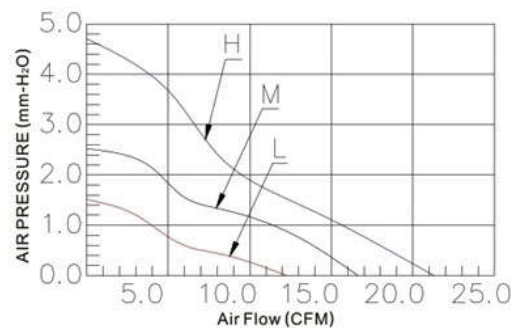

SIZE:
60x60x25mm
CONSTRUCTION:
Glass fiber reinforced thermoplastic
Impeller and housing UL94V-0
OPERATING TEMPERATURE:
Sleeve bearing -10C to +70C
INSULATION RESISTANCE:
>10 megohm at 500VDC
(frame-terminal/wires)
DIELECTRIC STRENGTH:
500V/60HZ, 5mA, 1 minute
(frame-terminal/wires)

MODEL	BEARING TYPE	RATED VOLTAGE (DC)	OPERATING VOLTAGE (DC)	CURRENT (A)	SPEED (RPM)	AIR FLOW (CFM)	STATIC PRESSURE (mmH2O)	NOISE LEVEL (dBA)	WEIGHT (g)
AV-F6025HS	SLEEVE	12	10.8-13.2	0.14	4000	21.08	4.7	29.32	49.2
AV-F6025MS	SLEEVE	12	10.8-13.2	0.11	3300	17.41	2.56	24.64	49.2
AV-F6025LS	SLEEVE	12	10.8-13.2	0.08	2500	13.21	1.15	21.05	49.2
AV-F6025HB	BALL	12	10.8-13.2	0.14	4000	21.08	4.7	29.32	49.2
AV-F6025MB	BALL	12	10.8-13.2	0.11	3300	17.41	2.56	24.64	49.2
AV-F6025LB	BALL	12	10.8-13.2	0.08	2500	13.21	1.15	21.05	49.2
AV-F6025HS24	SLEEVE	24	21.6-26.4	0.1	4000	21.08	4.7	29.32	49.2
AV-F6025MS24	SLEEVE	24	21.6-26.4	0.08	3300	17.41	2.56	24.64	49.2
AV-F6025LS24	SLEEVE	24	21.6-26.4	0.06	2500	13.21	1.15	21.05	49.2
AV-F6025HB24	BALL	24	21.6-26.4	0.1	4000	21.08	4.7	29.32	49.2
AV-F6025MB24	BALL	24	21.6-26.4	0.08	3300	17.41	2.56	24.64	49.2
AV-F6025LB24	BALL	24	21.6-26.4	0.06	2500	13.21	1.15	21.05	49.2