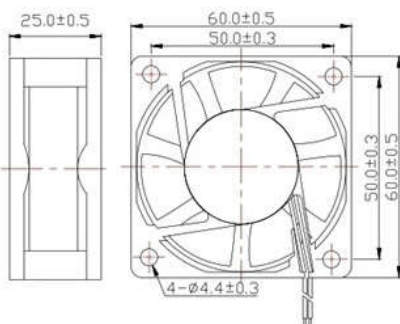

## DC AXIAL FAN 60X25MM

**SIZE:**  
 60x60x25mm  
**CONSTRUCTION:**  
 Glass fiber reinforced thermoplastic  
 Impeller and housing UL94V-0  
**OPERATING TEMPERATURE:**  
 Sleeve bearing -10C to +70C  
**INSULATION RESISTANCE:**  
 >10 megohm at 500VDC  
 (frame-terminal/wires)  
**DIELECTRIC STRENGTH:**  
 500V/60HZ, 5mA, 1 minute  
 (frame-terminal/wires)

Units: mm