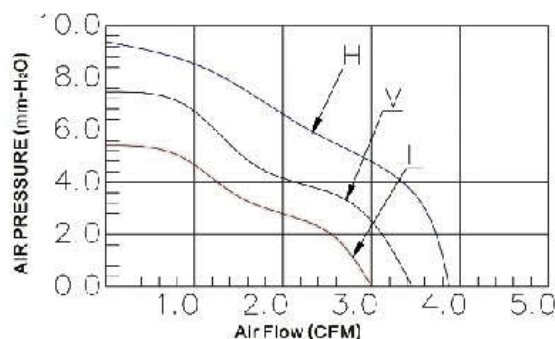

RxSOLUTIONS TECHNOLOGY Co Ltd

DC CENTRIFUGAL FANS 50x15mm

SIZE:
50x50x15mm
CONSTRUCTION:
Glass fiber reinforced thermoplastic
Impeller and housing UL94V-0
OPERATING TEMPERATURE:
Sleeve bearing -10C to +70C
INSULATION RESISTANCE:
>10 megohm at 500VDC
(frame-terminal/wires)
DIELECTRIC STRENGTH:
500V/60HZ, 5mA, 1 minute
(frame-terminal)

DC BLOWER FAN TYPE AV-F5015

MODEL	BEARING TYPE	RATED VOLTAGE (DC)	OPERATING VOLTAGE (DC)	CURRENT (A)	SPEED (RPM)	AIR FLOW (CFM)	STATIC PRESSURE (mmH2O)	NOISE LEVEL (dBA)	WEIGHT (g)
AV-F5015HS05	SLEEVE	5	4.5-5.5	0.30	4200	3.92	9.05	35.00	25
AV-F5015MS05	SLEEVE	5	4.5-5.5	0.23	3800	3.42	7.22	32.77	25
AV-F5015LS05	SLEEVE	5	4.5-5.5	0.17	3500	3.00	5.50	31.00	25
AV-F5015HB05	BALL	5	4.5-5.5	0.30	4200	3.92	9.05	35.00	25
AV-F5015MB05	BALL	5	4.5-5.5	0.23	3800	3.42	7.22	32.77	25
AV-F5015LB05	BALL	5	4.5-5.5	0.17	3500	3.00	5.50	31.00	25
AV-F5015HS	SLEEVE	12	10.8-13.2	0.16	4200	3.92	9.05	35.00	25
AV-F5015MS	SLEEVE	12	10.8-13.2	0.12	3800	3.42	7.22	32.77	25
AV-F5015LS	SLEEVE	12	10.8-13.2	0.08	3500	3.00	5.50	31.00	25
AV-5015HB	BALL	12	10.8-13.2	0.16	4200	3.92	9.05	35.00	25
AV-5015MB	BALL	12	10.8-13.2	0.12	3800	3.42	7.22	32.77	25
AV-5015LB	BALL	12	10.8-13.2	0.08	3500	3.00	5.50	31.00	25

Units: mm