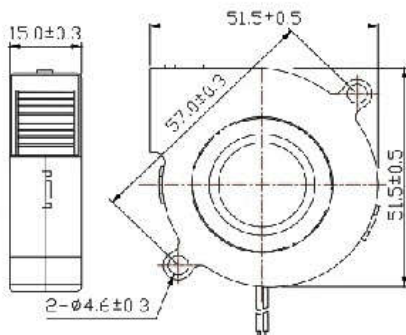

## DC CENTRIFUGAL FANS 50x15mm

**SIZE:**  
 50x50x15mm  
**CONSTRUCTION:**  
 Glass fiber reinforced thermoplastic  
 Impeller and housing UL94V-0  
**OPERATING TEMPERATURE:**  
 Sleeve bearing -10C to +70C  
**INSULATION RESISTANCE:**  
 >10 megohm at 500VDC  
 (frame-terminal/wires)  
**DIELECTRIC STRENGTH:**  
 500V/60HZ, 5mA, 1 minute  
 (frame-terminal)

### DC BLOWER FAN TYPE AV-F5015

MODEL	BEARING TYPE	RATED VOLTAGE (DC)	OPERATING VOLTAGE (DC)	CURRENT (A)	SPEED (RPM)	AIR FLOW (CFM)	STATIC PRESSURE (mmH2O)	NOISE LEVEL (dBA)	WEIGHT (g)
AV-F5015HS05	SLEEVE	5	4.5-5.5	0.30	4200	3.92	9.05	35.00	25
AV-F5015MS05	SLEEVE	5	4.5-5.5	0.23	3800	3.42	7.22	32.77	25
AV-F5015LS05	SLEEVE	5	4.5-5.5	0.17	3500	3.00	5.50	31.00	25
AV-F5015HB05	BALL	5	4.5-5.5	0.30	4200	3.92	9.05	35.00	25
AV-F5015MB05	BALL	5	4.5-5.5	0.23	3800	3.42	7.22	32.77	25
AV-F5015LB05	BALL	5	4.5-5.5	0.17	3500	3.00	5.50	31.00	25
AV-F5015HS	SLEEVE	12	10.8-13.2	0.16	4200	3.92	9.05	35.00	25
AV-F5015MS	SLEEVE	12	10.8-13.2	0.12	3800	3.42	7.22	32.77	25
AV-F5015LS	SLEEVE	12	10.8-13.2	0.08	3500	3.00	5.50	31.00	25
AV-5015HB	BALL	12	10.8-13.2	0.16	4200	3.92	9.05	35.00	25
AV-5015MB	BALL	12	10.8-13.2	0.12	3800	3.42	7.22	32.77	25
AV-5015LB	BALL	12	10.8-13.2	0.08	3500	3.00	5.50	31.00	25