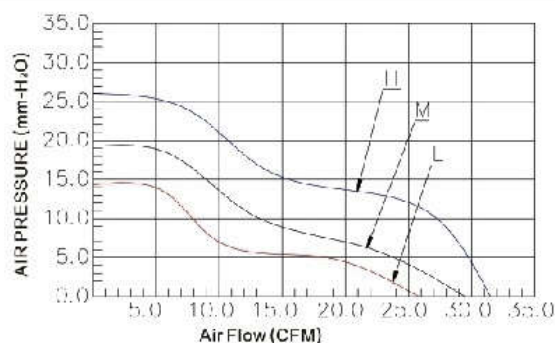

RxSOLUTIONS TECHNOLOGY Co Ltd

DC CENTRIFUGAL FANS 120X32mm

SIZE:
120x120x32mm
CONSTRUCTION:
Glass fiber reinforced thermoplastic
Impeller and housing UL94V-0
OPERATING TEMPERATURE:
Sleeve bearing -10C to +70C
INSULATION RESISTANCE:
>10 megohm at 500VDC
(frame-terminal/wires)
DIELECTRIC STRENGTH:
500V/60HZ, 5mA, 1 minute
(frame-terminal)

DC BLOWER FAN TYPE AV-F12032

MODEL	BEARING TYPE	RATED VOLTAGE (DC)	OPERATING VOLTAGE (DC)	CURRENT (A)	SPEED (RPM)	AIR FLOW (CFM)	STATIC PRESSURE (mmH2O)	NOISE LEVEL (dBA)	WEIGHT (g)
AV-F12032HS	SLEEVE	12	10.8-13.2	0.60	2100	31.83	25.10	45.80	240
AV-F12032MS	SLEEVE	12	10.8-13.2	0.50	1800	28.89	18.55	43.70	240
AV-F12032LS	SLEEVE	12	10.8-13.2	0.32	1600	25.87	14.10	40.90	240
AV-F12032HB	BALL	12	10.8-13.2	0.60	2100	31.83	25.10	45.80	240
AV-F12032MB	BALL	12	10.8-13.2	0.50	1800	28.89	18.55	43.70	240
AV-F12032LB	BALL	12	10.8-13.2	0.32	1600	25.87	14.10	40.90	240
AV-F12032HS24	SLEEVE	24	21.6-26.4	0.40	2100	31.83	25.10	45.80	240
AV-F12032MS24	SLEEVE	24	21.6-26.4	0.30	1800	28.89	18.55	43.70	240
AV-F12032LS24	SLEEVE	24	21.6-26.4	0.20	1600	25.87	14.10	40.90	240
AV-F12032HB24	BALL	24	21.6-26.4	0.40	2100	31.83	25.10	45.80	240
AV-F12032MB24	BALL	24	21.6-26.4	0.30	1800	28.89	18.55	43.70	240
AV-F12032LB24	BALL	24	21.6-26.4	0.20	1600	25.87	14.10	40.90	240

Units: mm