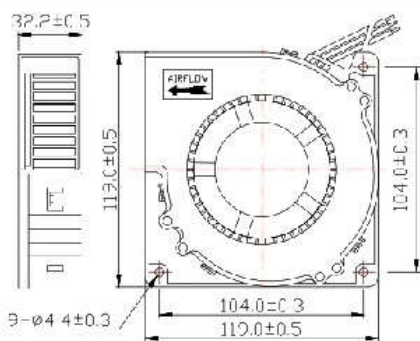

RxSOLUTIONS TECHNOLOGY Co Ltd

DC CENTRIFUGAL FANS 120X32mm

SIZE:
 120x120x32mm
CONSTRUCTION:
 Glass fiber reinforced thermoplastic
 Impeller and housing UL94V-0
OPERATING TEMPERATURE:
 Sleeve bearing -10C to +70C
INSULATION RESISTANCE:
 >10 megohm at 500VDC
 (frame-terminal/wires)
DIELECTRIC STRENGTH:
 500V/60HZ, 5mA, 1 minute
 (frame-terminal)

DC BLOWER FAN TYPE AV-F12032

MODEL	BEARING TYPE	RATED VOLTAGE (DC)	OPERATING VOLTAGE (DC)	CURRENT (A)	SPEED (RPM)	AIR FLOW (CFM)	STATIC PRESSURE (mmH2O)	NOISE LEVEL (dBA)	WEIGHT (g)
AV-F12032HS	SLEEVE	12	10.8-13.2	0.60	2100	31.83	25.10	45.80	240
AV-F12032MS	SLEEVE	12	10.8-13.2	0.50	1800	28.89	18.55	43.70	240
AV-F12032LS	SLEEVE	12	10.8-13.2	0.32	1600	25.87	14.10	40.90	240
AV-F12032HB	BALL	12	10.8-13.2	0.60	2100	31.83	25.10	45.80	240
AV-F12032MB	BALL	12	10.8-13.2	0.50	1800	28.89	18.55	43.70	240
AV-F12032LB	BALL	12	10.8-13.2	0.32	1600	25.87	14.10	40.90	240
AV-F12032HS24	SLEEVE	24	21.6-26.4	0.40	2100	31.83	25.10	45.80	240
AV-F12032MS24	SLEEVE	24	21.6-26.4	0.30	1800	28.89	18.55	43.70	240
AV-F12032LS24	SLEEVE	24	21.6-26.4	0.20	1600	25.87	14.10	40.90	240
AV-F12032HB24	BALL	24	21.6-26.4	0.40	2100	31.83	25.10	45.80	240
AV-F12032MB24	BALL	24	21.6-26.4	0.30	1800	28.89	18.55	43.70	240
AV-F12032LB24	BALL	24	21.6-26.4	0.20	1600	25.87	14.10	40.90	240